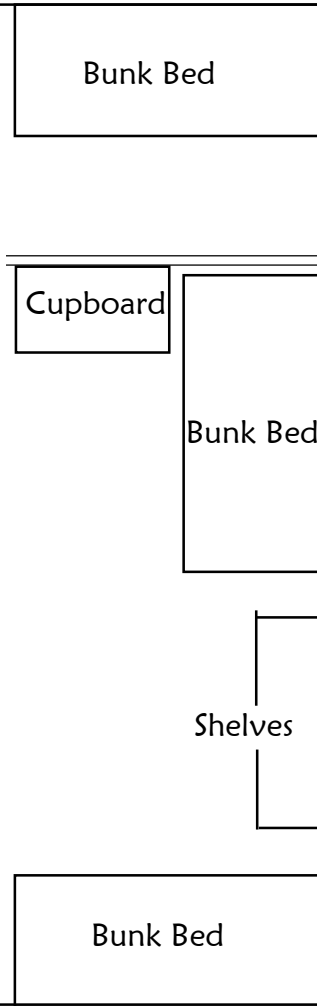

Camp Hazen YMCA

Rustic Cabins, without Shower

Bunk Assignments:

1. _____

2. _____

3. _____

4. _____

5. _____

- Cabins sleep 10 people
- Bunk bed format; guest brings own bedding
- Each cabin has a bathroom
- Centrally located shower house
- Seasonal Cabins